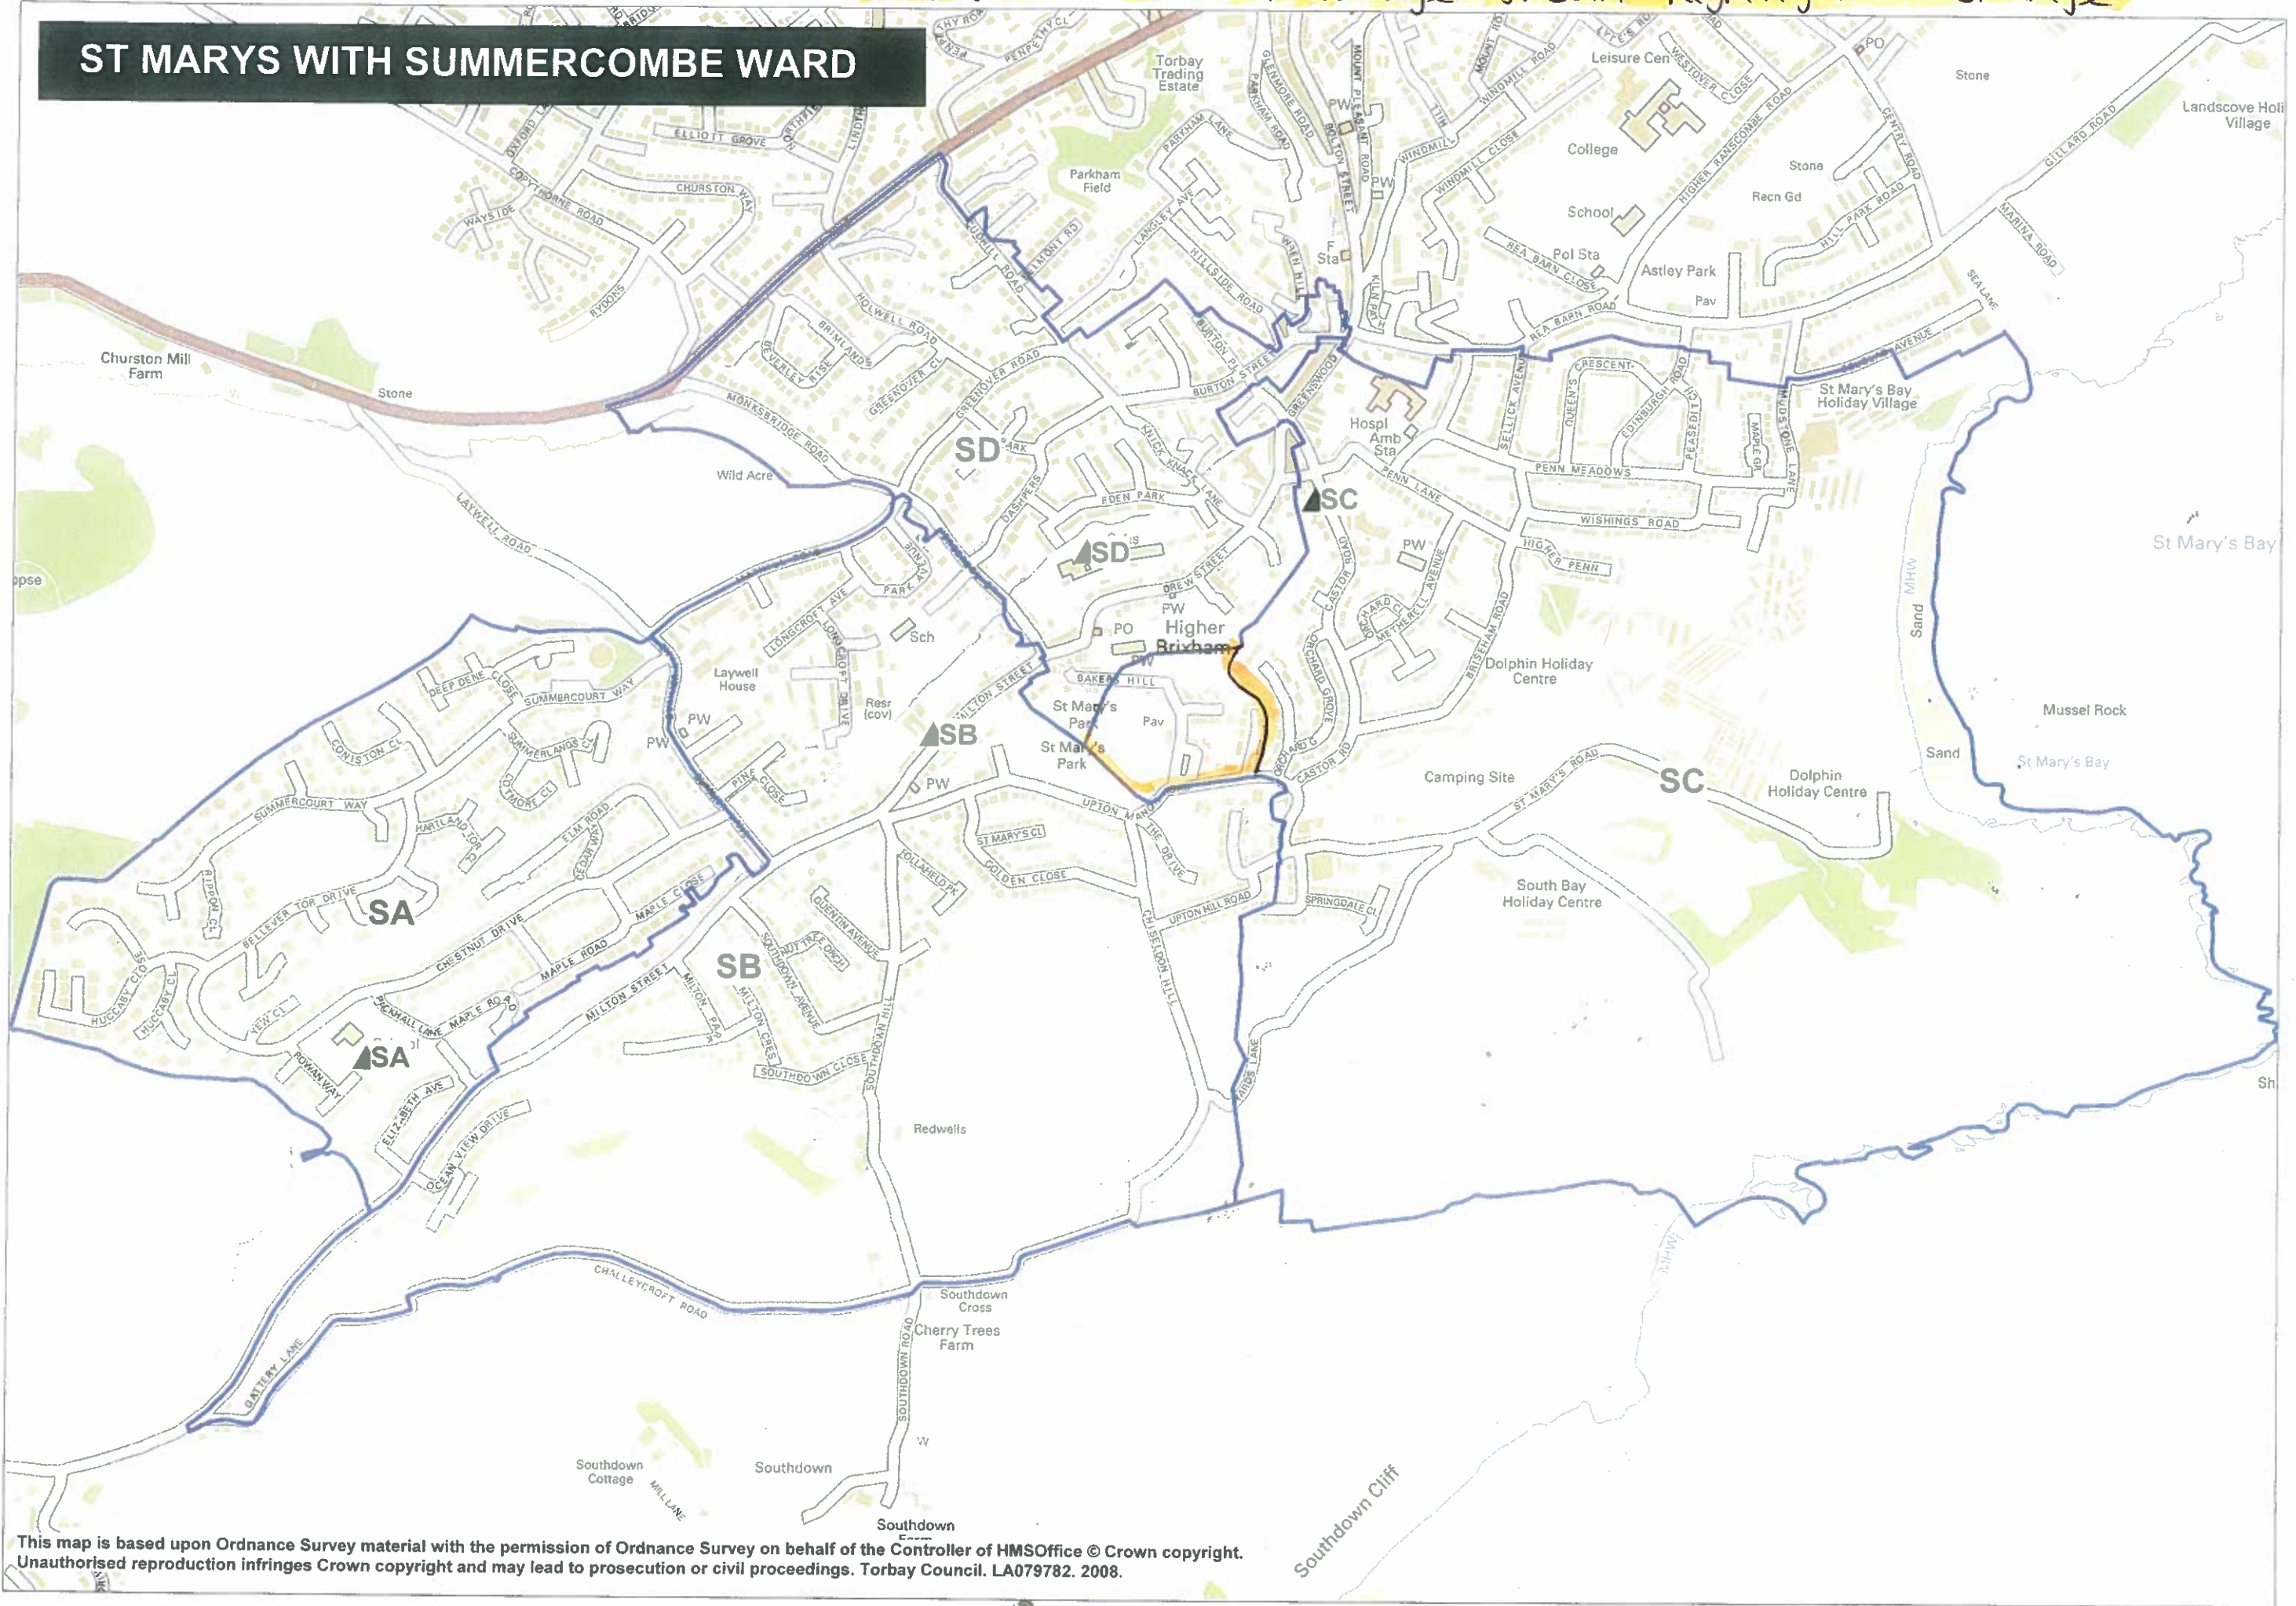

Proposed boundary change shown highlighted orange

ST MARYS WITH SUMMERCOMBE WARD

This map is based upon Ordnance Survey material with the permission of Ordnance Survey on behalf of the Controller of HMSOffice © Crown copyright. Unauthorised reproduction infringes Crown copyright and may lead to prosecution or civil proceedings. Torbay Council. LA079782. 2008.